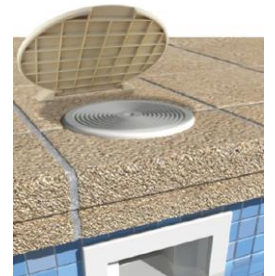

Skimmers

| <u>Part Number</u> | <u>Description</u> | <u>List Price</u> |
|--------------------|---|-------------------|
| 25100-010 | Inground skimmer Hayward SP10712 Style white lid and collar, 2" FIP | \$145.34 |
| 25100-110 | Hayward Style Skimmer SP10712S | \$145.34 |
| 25160-110-900 | Vinyl Liner Skimmer Builder Pack | \$426.85 |

| | | |
|-----------|------------------------------|---------|
| 25248-000 | Skimmer in White 2" fittings | \$59.30 |
| 25248-001 | Front access skimmer in grey | \$59.30 |

SKIMIT SKIM-IT UNIVERSAL SKIMMER EXTENSION - \$47.24 BULK

Skimmers-parts

| <u>Part Number</u> | <u>Description</u> | <u>List Price</u> |
|--------------------|---|-------------------|
| 25100-000-800 | Hayward Style weir door replaces SP1070H and SP1070K | \$22.28 |
| 25140-000-800 | Waterway Style weir door replaces 550-9950 | \$14.18 |
| 25251.000.500 | Weir Door S20 skimmer white | \$9.08 |
| 25525-000-000 | 2" Plug with o'ring | \$2.53 |
| 25526-200 | Skimmer Extension Collar equiv to Hayward SP1070P | \$11.44 |
| 25531-000-000 | VGB Compliant Drain Cover - white replaces 07017-0741 | \$20.20 |
| 25543-000 | Plug equiv to Hayward SP1022C | \$1.23 |
| 25544-900-000 | Skimmer Cover and Collar | \$27.63 |
| 85000700 | RING SEAT SQUARE | \$22.68 |
| 85002300 | SKIMMER COLLAR EXTENSION | \$13.90 |
| SG40 | Skimmer Grate for Jacuzzi Skimmer | \$171.28 |
| WC27-92 | Swimquip Cover | \$17.85 |

| | | |
|-----------|---------------------------------|---------|
| SSC-150-B | Skimmer Safety Cover – in beige | \$55.90 |
| SSC-150-G | Skimmer Safety Cover – in grey | \$55.90 |
| SSC-150-W | Skimmer Safety Cover – in white | \$55.90 |