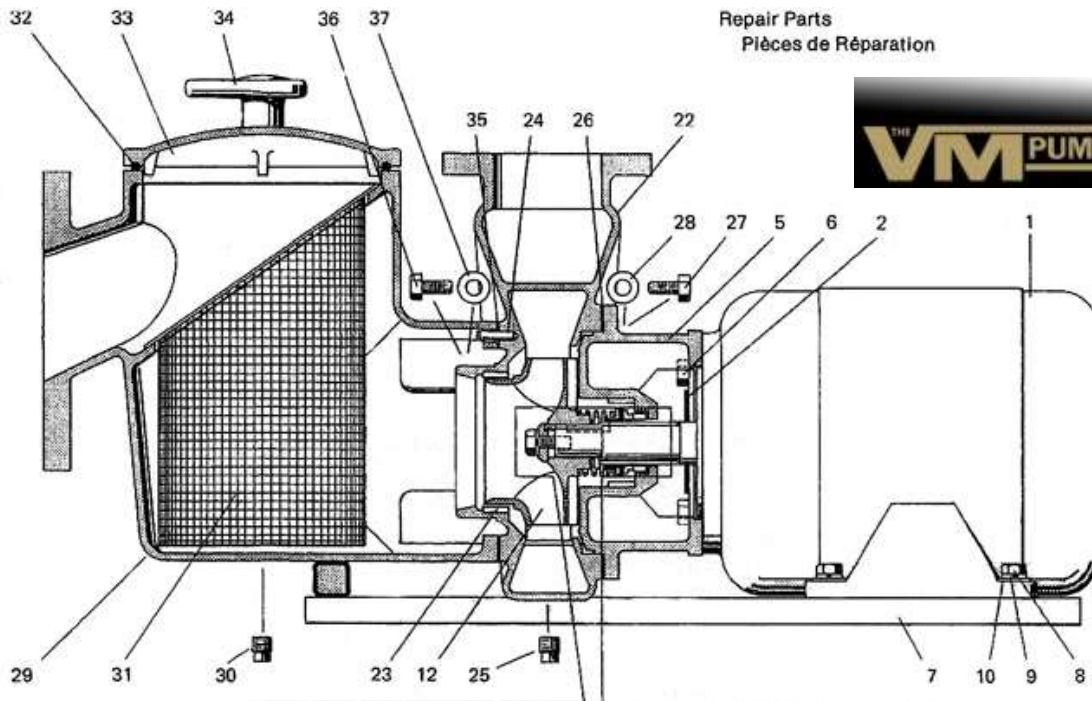

Pumps-Cast Iron/Bronze-parts

Pumps-Cast Iron/Bronze-parts

Repair Parts
Pièces de Réparation