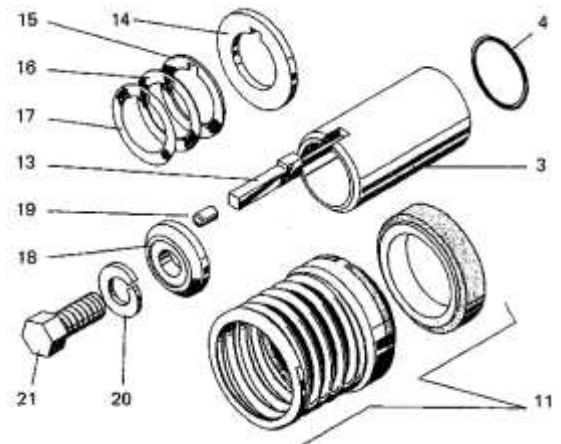

Part Number	Description	List Price
31-0059-11	Plug 1/4"NPT - Galvanized VMC - #25 in diagram	$2.74
31-0059-29	Plug 1/4"NPT - Brass VMB - #25 in diagram	$5.32
13-0191-04	Gasket - #26 in diagram	$19.30
14-2015-03	Index Pin - #24 in diagram	$16.42
13-1223-04	Gasket - #26 in diagram	$15.55
39-0647-04	Strainer Body: VMC - #29 in diagram	$1,476.00
39-0647-12	Strainer Body: VMB - #29 in diagram	$3,168.00
14-0005-09	Grommet - 8/pkg - #28 in diagram	$40.32
14-1293-16	Hex Cap Screw 3/8-16 x 7/8"L: VMB 8/pkg - #27 in diagram	$12.96
14-1293-24	Hex Cap Screw 3/8-16 x 7/8"L: VMC 8/pkg - #27 in diagram	$7.34
16-0707-08	Strainer basket - #31 in diagram	$630.72
39-0648-03	Strainer Cover: VMC - #33 in diagram	$185.76
39-0648-11	Strainer Cover: VMB - #33 in diagram	$437.76
31-0059-11	Plug 1/4"NPT - Galvanized VMC - #30 in diagram	$2.74
31-0059-29	Plug 1/4"NPT - Brass VMB - #30 in diagram	$5.32
47-0442-01	O-Ring 7-1/4" x 7-3/4"- #32 in diagram	$19.32
39-0646-05	Lock Knob Assy. - 2 / Pkg - #34 in diagram	$81.65
12-0618-00	Base: 5VM, 7.5VM-T - #7 in diagram	$185.76
12-0618-18	Base: 7.5VM-S2, 10VM - #7 in diagram	$334.08
14-1294-23	Hex Cap Screw 3/8-16 x 1"L - 4 / Pkg #8 in diagram	$7.20
14-0722-19	Washer 3/8" - 4 / Pkg - #10 in diagram	$3.74
KIT-SS	Assy. Kit Includes 3"&4" Flanges and Gaskets. Stainless Steel Bolts, Nuts & Washers.	$295.20
KIT-ZN	Assy. Kit Includes 3"&4" Flanges and Gaskets. Zinc Bolts, Nuts & Washers.	$218.88