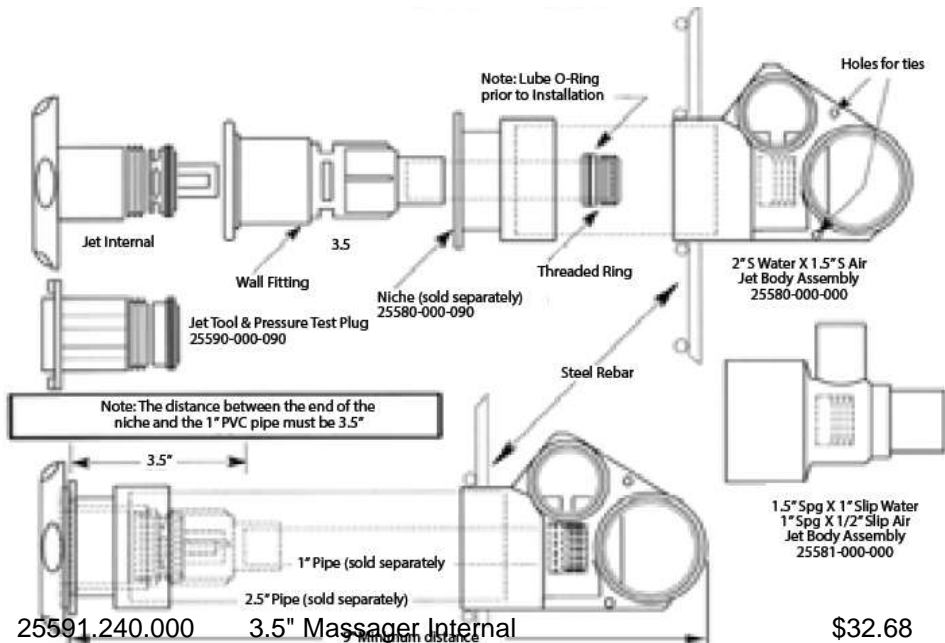

# Jets- Gunite and Fiberglass

<u>Part Number</u>	<u>Description</u>	<u>List Price</u>
23308.900	Jet Manifold Power Seat Dual Water ports	\$441.90
25580-000	Gunite Body Assy. including Body, wall fitting & threaded ring. 2" Slip Water x 1-1/2" Slip Air	\$18.16
25582-000	Gunite power jet 10, 13, 17 & 22 gpm orifices	\$10.66
25580-000-090	SpaMaster Gunite Jet Niche (4in)..	\$4.80
25594.150.000	FG Spa Jet Body 1" S x 1.5" S	\$14.44

25591.240.000	3.5" <b>Massager Internal</b>	\$32.68
25591.241.000	3.5" <b>Massager Internal GREY</b>	\$32.68
25591.211.000	3.5" <b>Gunite Jet Eyeball - grey directional, adjustable</b>	\$13.62
25591.210.000	3.5" <b>Gunite Jet Eyeball - white directional, adjustable</b>	\$13.62
25590.000.000	3.5" <b>Jet Wrench</b>	\$5.32
25593.240.000	Jet Internal 4in Massage Gunite Jet(AW Adj; Scp;Non-TEX) white	\$33.26
25593.220.000	Jet Internal 4in Roto Gunite Jet(AW Adj; Scp;Non-TEX) white	\$26.88
25593.250.000	Jet Internal 4in Twin Spin Gunite Jet(AW Adj; Scp;Non-TEX) white	\$33.26
25593-211-000	4" <b>Directional Gunite Jet(AW Adj; Scp;Non-TEX) gy..</b>	\$13.62
25593.210.000	Jet Internal 4in <b>Directional Gunite Jet(AW Adj; Scp;Non-TEX) white</b>	\$13.62