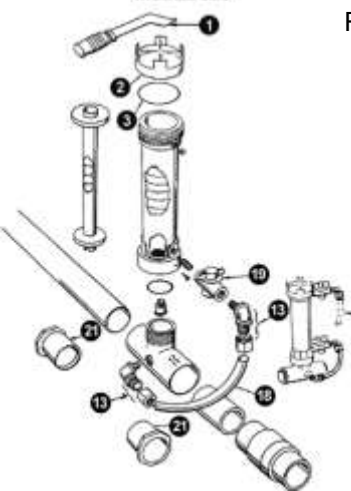

Chlorinator-parts

MODELS 300 & 300-29

Part Number

Description

List Price

MODELS 300 & 300-29

- R172008W Lid for chlorinator
- R172009 Lid Oring for Chlorinator
- R172023 3/8" x 1/4" x 8 Feet of Poly Tubing for Chlorinator
- R172032 TUBE FITTING W/NUT
- R172033 GASKET .750 OD
- R172034 SADDLE CLAMP
- R172037 CHAMBER SPA 300 302 320 ..
- R172060 NEW STYLE CTRL VALVE
- R172061 COMBO Check Elbow
- R172064 Parts bag for offline chlorinator
- R172080 Flow Indicator

- \$17.70
- \$6.50
- \$7.30
- \$4.86
- \$1.24
- \$5.78
- \$14.02
- \$20.18
- \$5.66
- \$47.34
- \$25.50

MODEL 300-29X

Part Number

Description

List Price

MODEL 300-29X

- R172086 VALVE CONTROL 1/2 IN CHLORINE..
- R172091 TUBE BLACK 5/8x1/2x7 3/8 #320 & #322
- R172134 Plug for Pentair Chlorinator/Brominator
- R172221 Drain Vent valve Oring
- R172223 Lid Oring
- R172224 Drain and Vent Valve
- R172224X Drain Vent Valve
- R172240 ORING SPECL #O-359 VITON ..
- R172253 TUBE BLACK 5/8"x1/2"x18" #320 & #322
- R172262 SADDLE TUBE FITTING
- R172263 Saddle Gasket
- R172264 Clamp for 300-29X Chlorinator
- R172272 1/2" Compression 90 Elbow with nut
- R172317 DIVERTER TEE 2X2X1-1/2 ..

- \$47.90
- \$5.32
- \$7.80
- \$1.24
- \$4.86
- \$5.26
- \$4.86
- \$17.18
- \$5.58
- \$4.86
- \$1.30
- \$9.80
- \$6.90

MODEL 320

Part Number

Description

List Price

MODEL 320

- R172331 Check w/restrictor
- R172385D Lid Assy for HC-3315/30/40 High Cap Chlorinators