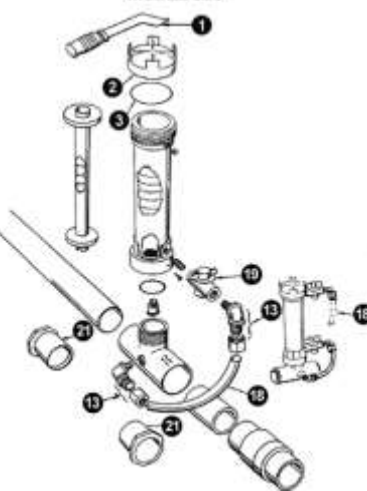

Chlorinator-parts

MODELS 300 & 300-29

Part Number

Description

List Price

MODELS 300 & 300-29

- R172008W Lid for chlorinator
- R172009 Lid Oring for Chlorinator
- R172023 3/8" x 1/4" x 8 Feet of Poly Tubing for Chlorinator
- R172032 TUBE FITTING W/NUT
- R172033 GASKET .750 OD
- R172034 SADDLE CLAMP
- R172037 CHAMBER SPA 300 302 320 ..
- R172060 NEW STYLE CTRL VALVE
- R172061 COMBO Check Elbow
- R172064 Parts bag for offline chlorinator
- R172080 Flow Indicator

- \$17.70
- \$6.50
- \$7.30
- \$4.86
- \$1.24
- \$5.78
- \$14.02
- \$20.18
- \$5.66
- \$47.34
- \$25.50

MODEL 300-29X

Part Number

Description

List Price

MODEL 300-29X

- R172086 VALVE CONTROL 1/2 IN CHLORINE..
- R172091 TUBE BLACK 5/8x1/2x7 3/8 #320 & #322
- R172134 Plug for Pentair Chlorinator/Brominator
- R172221 Drain Vent valve Oring
- R172223 Lid Oring
- R172224 Drain and Vent Valve
- R172224X Drain Vent Valve
- R172240 ORING SPECL #O-359 VITON ..
- R172253 TUBE BLACK 5/8"x1/2"x18" #320 & #322
- R172262 SADDLE TUBE FITTING
- R172263 Saddle Gasket
- R172264 Clamp for 300-29X Chlorinator
- R172272 1/2" Compression 90 Elbow with nut
- R172317 DIVERTER TEE 2X2X1-1/2 ..

- \$47.90
- \$5.32
- \$7.80
- \$1.24
- \$4.86
- \$5.26
- \$4.86
- \$17.18
- \$5.58
- \$4.86
- \$1.30
- \$9.80
- \$6.90

MODEL 320

Part Number

Description

List Price

MODEL 320

- R172331 Check w/restrictor
- R172385D Lid Assy for HC-3315/30/40 High Cap Chlorinators