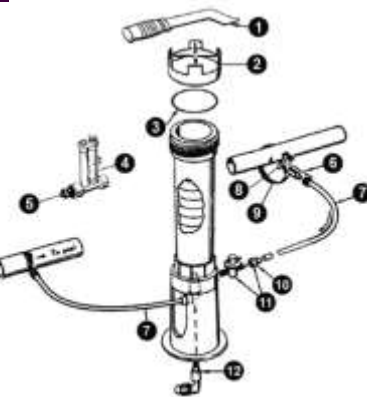

Chlorinator-parts

MODELS 300 & 300-29

Part Number

Description

List Price

MODELS 300 & 300-29

- R172008W Lid for chlorinator
- R172009 Lid Oring for Chlorinator
- R172023 3/8" x 1/4" x 8 Feet of Poly Tubing for Chlorinator
- R172032 TUBE FITTING W/NUT
- R172033 GASKET .750 OD
- R172034 SADDLE CLAMP
- R172037 CHAMBER SPA 300 302 320 ..
- R172060 NEW STYLE CTRL VALVE
- R172061 COMBO Check Elbow
- R172064 Parts bag for offline chlorinator
- R172080 Flow Indicator

- \$17.70
- \$6.50
- \$7.30
- \$4.86
- \$1.24
- \$5.78
- \$14.02
- \$20.18
- \$5.66
- \$47.34
- \$25.50

MODEL 300-29X

Part Number

Description

List Price

MODEL 300-29X

- R172086 VALVE CONTROL 1/2 IN CHLORINE..
- R172091 TUBE BLACK 5/8x1/2x7 3/8 #320 & #322
- R172134 Plug for Pentair Chlorinator/Brominator
- R172221 Drain Vent valve Oring
- R172223 Lid Oring
- R172224 Drain and Vent Valve
- R172224X Drain Vent Valve
- R172240 ORING SPECL #O-359 VITON ..
- R172253 TUBE BLACK 5/8"x1/2"x18" #320 & #322
- R172262 SADDLE TUBE FITTING
- R172263 Saddle Gasket
- R172264 Clamp for 300-29X Chlorinator
- R172272 1/2" Compression 90 Elbow with nut
- R172317 DIVERTER TEE 2X2X1-1/2 ..