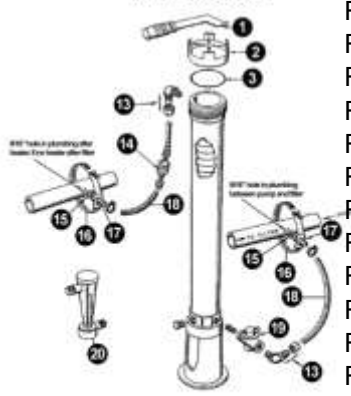

Chlorinator-parts

MODELS 300 & 300-29

Part Number

Description

List Price

MODELS 300 & 300-29

- R172008W Lid for chlorinator
- R172009 Lid Oring for Chlorinator
- R172023 3/8" x 1/4" x 8 Feet of Poly Tubing for Chlorinator
- R172032 TUBE FITTING W/NUT
- R172033 GASKET .750 OD
- R172034 SADDLE CLAMP
- R172037 CHAMBER SPA 300 302 320 ..
- R172060 NEW STYLE CTRL VALVE
- R172061 COMBO Check Elbow
- R172064 Parts bag for offline chlorinator
- R172080 Flow Indicator

- \$17.70
- \$6.50
- \$7.30
- \$4.86
- \$1.24
- \$5.78
- \$14.02
- \$20.18
- \$5.66
- \$47.34
- \$25.50

MODEL 300-29X

Part Number

Description

List Price

MODEL 300-29X

- R172086 VALVE CONTROL 1/2 IN CHLORINE..
- R172091 TUBE BLACK 5/8x1/2x7 3/8 #320 & #322
- R172134 Plug for Pentair Chlorinator/Brominator
- R172221 Drain Vent valve Oring
- R172223 Lid Oring
- R172224 Drain and Vent Valve
- R172224X Drain Vent Valve
- R172240 ORING SPECL #O-359 VITON ..
- R172253 TUBE BLACK 5/8"x1/2"x18" #320 & #322
- R172262 SADDLE TUBE FITTING
- R172263 Saddle Gasket
- R172264 Clamp for 300-29X Chlorinator
- R172272 1/2" Compression 90 Elbow with nut
- R172317 DIVERTER TEE 2X2X1-1/2 ..

- \$47.90
- \$5.32
- \$7.80
- \$1.24
- \$4.86
- \$5.26
- \$4.86
- \$17.18
- \$5.58
- \$4.86
- \$1.30
- \$9.80
- \$6.90

MODEL 320

Part Number

Description

List Price

MODEL 320

- R172331 Check w/restrictor
- R172385D Lid Assy for HC-3315/30/40 High Cap Chlorinators