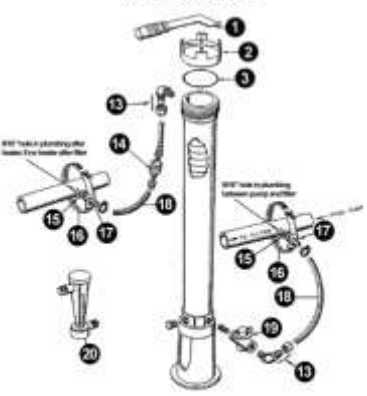

Chlorinator-parts

MODELS 300 & 300-29

Part Number

Description

List Price

MODELS 300 & 300-29

- R172008W Lid for chlorinator
- R172009 Lid Oring for Chlorinator
- R172023 3/8" x 1/4" x 8 Feet of Poly Tubing for Chlorinator
- R172032 TUBE FITTING W/NUT
- R172033 GASKET .750 OD
- R172034 SADDLE CLAMP
- R172037 CHAMBER SPA 300 302 320 ..
- R172060 NEW STYLE CTRL VALVE
- R172061 COMBO Check Elbow
- R172064 Parts bag for offline chlorinator
- R172080 Flow Indicator

- \$17.70
- \$6.50
- \$7.30
- \$4.86
- \$1.24
- \$5.78
- \$14.02
- \$20.18
- \$5.66
- \$47.34
- \$25.50

MODEL 300-29X

Part Number

Description

List Price

MODEL 300-29X

- R172086 VALVE CONTROL 1/2 IN CHLORINE..
- R172091 TUBE BLACK 5/8x1/2x7 3/8 #320 & #322
- R172134 Plug for Pentair Chlorinator/Brominator
- R172221 Drain Vent valve Oring
- R172223 Lid Oring
- R172224 Drain and Vent Valve
- R172224X Drain Vent Valve
- R172240 ORING SPECL #O-359 VITON ..
- R172253 TUBE BLACK 5/8"x1/2"x18" #320 & #322
- R172262 SADDLE TUBE FITTING
- R172263 Saddle Gasket
- R172264 Clamp for 300-29X Chlorinator
- R172272 1/2" Compression 90 Elbow with nut
- R172317 DIVERTER TEE 2X2X1-1/2 ..

- \$47.90
- \$5.32
- \$7.80
- \$1.24
- \$4.86
- \$5.26
- \$4.86
- \$17.18
- \$5.58
- \$4.86
- \$1.30
- \$9.80
- \$6.90

MODEL 320

Part Number

Description

List Price

MODEL 320

- R172331 Check w/restrictor
- R172385D Lid Assy for HC-3315/30/40 High Cap Chlorinators