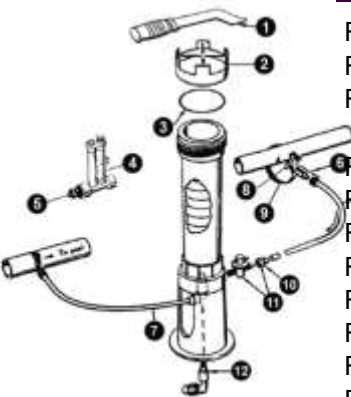

Chlorinator-parts

MODELS 300 & 300-29

Part Number

Description

List Price

MODELS 300 & 300-29

- R172008W Lid for chlorinator
- R172009 Lid Oring for Chlorinator
- R172023 3/8" x 1/4" x 8 Feet of Poly Tubing for Chlorinator
- R172032 TUBE FITTING W/NUT
- R172033 GASKET .750 OD
- R172034 SADDLE CLAMP
- R172037 CHAMBER SPA 300 302 320 ..
- R172060 NEW STYLE CTRL VALVE
- R172061 COMBO Check Elbow
- R172064 Parts bag for offline chlorinator
- R172080 Flow Indicator

- \$17.70
- \$6.50
- \$7.30
- \$4.86
- \$1.24
- \$5.78
- \$14.02
- \$20.18
- \$5.66
- \$47.34
- \$25.50

MODEL 300-29X

Part Number

Description

List Price

MODEL 300-29X

- R172086 VALVE CONTROL 1/2 IN CHLORINE..
- R172091 TUBE BLACK 5/8x1/2x7 3/8 #320 & #322
- R172134 Plug for Pentair Chlorinator/Brominator
- R172221 Drain Vent valve Oring
- R172223 Lid Oring
- R172224 Drain and Vent Valve
- R172224X Drain Vent Valve
- R172240 ORING SPECL #O-359 VITON ..
- R172253 TUBE BLACK 5/8"x1/2"x18" #320 & #322
- R172262 SADDLE TUBE FITTING
- R172263 Saddle Gasket
- R172264 Clamp for 300-29X Chlorinator
- R172272 1/2" Compression 90 Elbow with nut
- R172317 DIVERTER TEE 2X2X1-1/2 ..