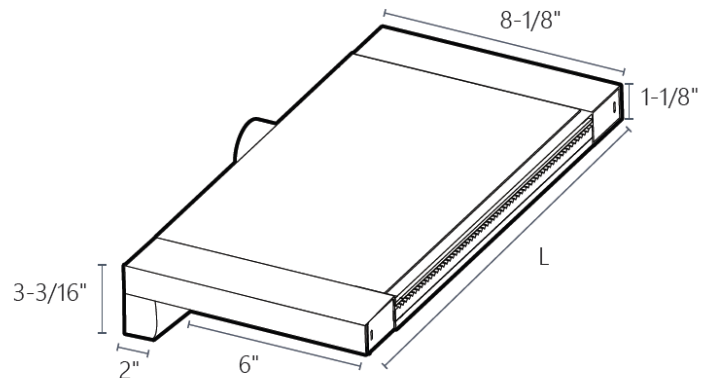

BRILLIANT WONDERS™ LED WATERFALLS

TECHNICAL GUIDE

- 12 Volt DC
- 1.5" Spigot Plumbing
- 1.25 GPM Per Inch Recommended
- 6" Lip - **CANNOT BE CUT**
- White or Color Face with Clear Lip
- ETL Certified Class 2 100 Watt Only
- Power Supply **MUST** Be Installed in a Plastic Box, Never Metal

CMP P/N	LENGTH (L)	RECOMMENDED FLOW RATE	SIZE
25677-13X-000	16.43"	12-15 GPM	12"
25677-18X-000	22.29"	18-22.5 GPM	18"
25677-23X-000	28.83"	24-30 GPM	24"
25677-33X-000	41.23"	26-45 GPM	36"
25677-43X-000	53.63"	48-60 GPM	48"

Every LED Waterfall Includes:

- One Waterfall Unit
- One Rock Trap
- 100' of 12 Volt Cord

A CMP remote, controller, and power supply (sold separately) must be purchased to operate Brilliant Wonders LED Waterfalls. One remote and controller can control up to a combined 20 feet* of waterfalls.

*150W Power Supply Controls up to 20ft of Combined LED Waterfalls
100W Power Supply Controls up to 12ft of Combined LED Waterfalls

IMPORTANT

ONLY USE FILTERED WATER. Failure to do so will result in a plugged up waterfall. Control must be within 90ft for remote to operate. Please keep this in mind when planning electrical run.

Actual flow setting should be determined by the visual aesthetic the builder wishes to achieve. It is best to start with the CMP recommended flow and adjust as needed for each application.