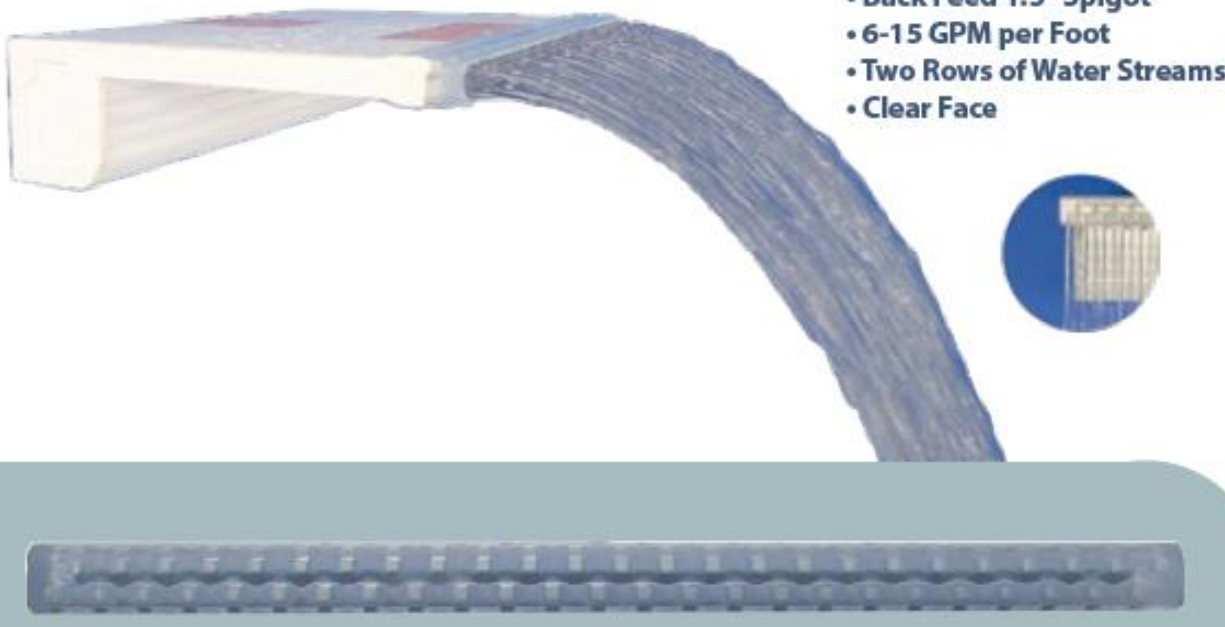

NATURAL WONDERS™ Waterfalls RainFalls

Clear lip allows the Natural Wonders™ RainFall to blend in to any surroundings. Colors from adjacent tile, rock, or concrete transmit through the clear material and reflect throughout the lip automatically camouflaging the RainFall in any application!!

- Heavy-Duty PVC Construction
- Back Feed 1.5" Spigot
- 6-15 GPM per Foot
- Two Rows of Water Streams
- Clear Face