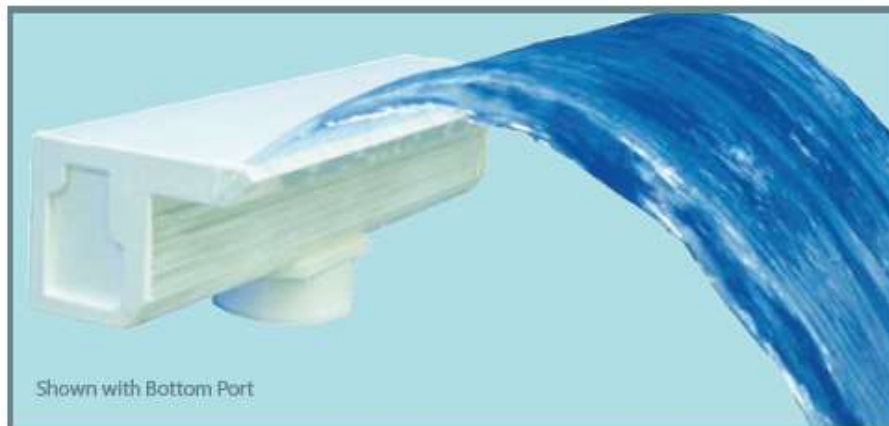

### List Price

\$214.50
\$284.16
\$313.44
\$337.12

\$293.36
\$338.50
\$380.32
\$417.90

\$342.90
\$408.16
\$342.90
\$408.16
\$459.72
\$508.46

\$399.16
\$498.72
\$399.16
\$498.72
\$578.12
\$633.84

\$535.78
\$639.42
\$535.78
\$639.42
\$717.44
\$794.02

## NATURAL WONDERS™ Waterfalls Arch Waterfalls