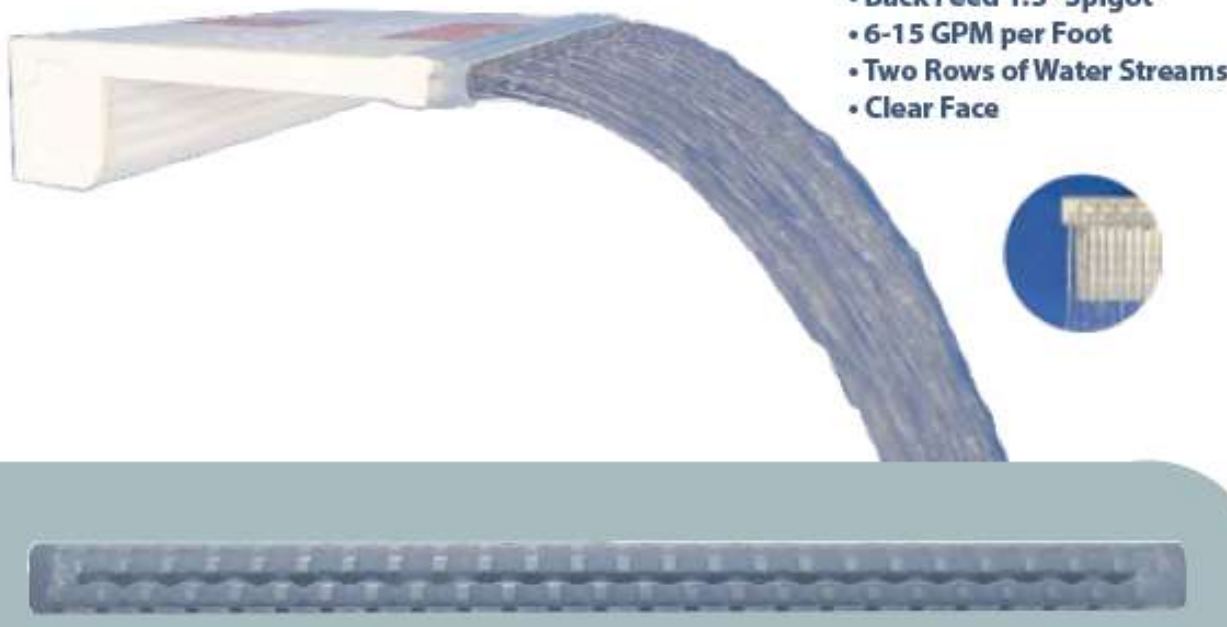

NATURAL WONDERS™ Waterfalls RainFalls

Clear lip allows the Natural Wonders™ RainFall to blend in to any surroundings. Colors from adjacent tile, rock, or concrete transmit through the clear material and reflect throughout the lip automatically camouflaging the RainFall in any application!!

- Heavy-Duty PVC Construction
- Back Feed 1.5" Spigot
- 6-15 GPM per Foot
- Two Rows of Water Streams
- Clear Face