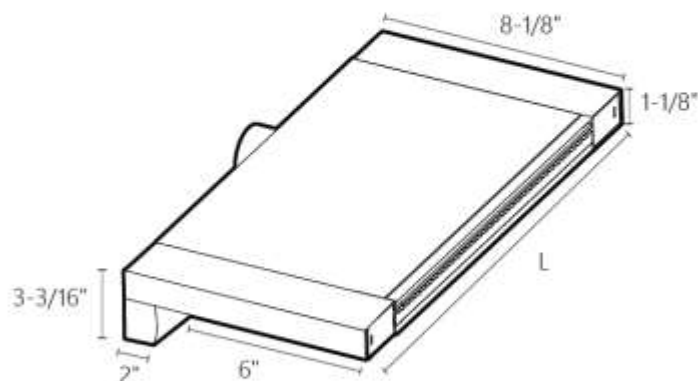

BRILLIANT WONDERS™ LED WATERFALLS

TECHNICAL GUIDE

- 12 Volt DC
- 1.5" Spigot Plumbing
- 1.25 GPM Per Inch Recommended
- 6" Lip - **CANNOT BE CUT**
- White or Color Face with Clear Lip
- ETL Certified Class 2 100 Watt Only
- Power Supply **MUST** Be Installed in a Plastic Box, Never Metal

CMP P/N	LENGTH (L)	RECOMMENDED FLOW RATE	SIZE
25677-13X-000	16.43"	12-15 GPM	12"
25677-18X-000	22.29"	18-22.5 GPM	18"
25677-23X-000	28.83"	24-30 GPM	24"
25677-33X-000	41.23"	26-45 GPM	36"
25677-43X-000	53.63"	48-60 GPM	48"

Every LED Waterfall Includes:

- One Waterfall Unit
- One Rock Trap
- 100' of 12 Volt Cord

A CMP remote, controller, and power supply (sold separately) must be purchased to operate Brilliant Wonders LED Waterfalls. One remote and controller can control up to a combined 20 feet* of waterfalls.

*150W Power Supply Controls up to 20ft of Combined LED Waterfalls
100W Power Supply Controls up to 12ft of Combined LED Waterfalls

IMPORTANT

ONLY USE FILTERED WATER. Failure to do so will result in a plugged up waterfall. Control must be within 90ft for remote to operate. Please keep this in mind when planning electrical run.

Actual flow setting should be determined by the visual aesthetic the builder wishes to achieve. It is best to start with the CMP recommended flow and adjust as needed for each application.