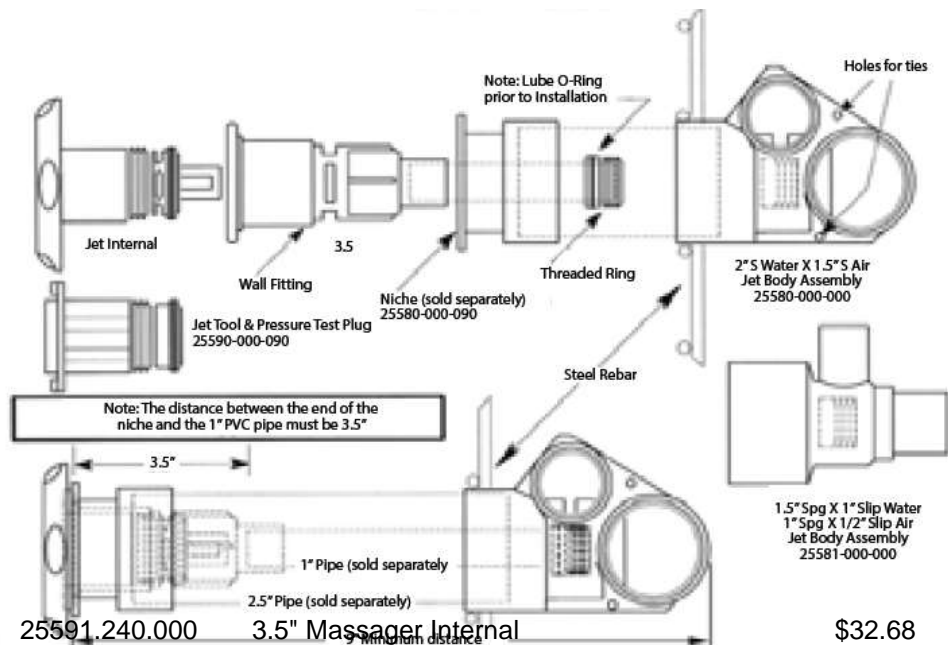

# Jets- Gunite and Fiberglass

<u>Part Number</u>	<u>Description</u>	<u>List Price</u>
23308.900	Jet Manifold Power Seat Dual Water ports	\$525.78
25580-000	Gunite Body Assy. including Body, wall fitting & threaded ring. 2" Slip Water x 1-1/2" Slip Air	\$22.72
25582-000	Gunite power jet 10, 13, 17 & 22 gpm orifices	\$13.36
25580-000-090	SpaMaster Gunite Jet Niche (4in)..	\$6.40
25594.150.000	FG Spa Jet Body 1" S x 1.5" S	\$18.80

25591.240.000	3.5" Massager Internal	\$32.68
25591.241.000	3.5" Massager Internal GREY	\$32.68
25591.211.000	3.5" Gunite Jet Eyeball - grey directional, adjustable	\$17.02
25591.210.000	3.5" Gunite Jet Eyeball - white directional, adjustable	\$17.02
25590.000.000	3.5" Jet Wrench	\$6.65
25593.240.000	Jet Internal 4in Massage Gunite Jet(AW Adj; Scp;Non-TEX) white	\$41.58
25593.220.000	Jet Internal 4in Roto Gunite Jet(AW Adj; Scp;Non-TEX) white	\$33.60
25593.250.000	Jet Internal 4in Twin Spin Gunite Jet(AW Adj; Scp;Non-TEX) white	\$41.58
25593-211-000	4" Directional Gunite Jet(AW Adj; Scp;Non-TEX) gy..	\$17.02
25593.210.000	Jet Internal 4in Directional Gunite Jet(AW Adj; Scp;Non-TEX) white	\$17.02