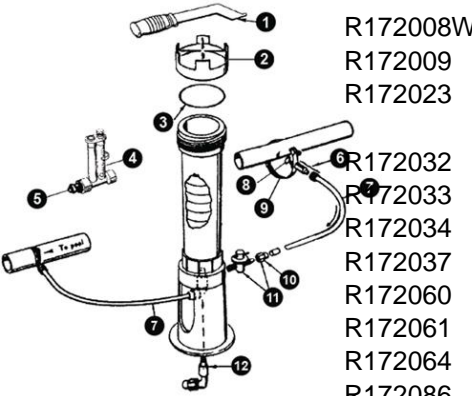

Chlorinator-parts

MODELS 300 & 300-29

Part Number

Description

List Price

MODELS 300 & 300-29

- R172008W
- R172009
- R172023
- R172032
- R172033
- R172034
- R172037
- R172060
- R172061
- R172064
- R172086

- Lid for chlorinator
- Lid Oring for Chlorinator
- 3/8" x 1/4" x 8 Feet of Poly Tubing for Chlorinator
- TUBE FITTING W/NUT
- GASKET .750 OD
- SADDLE CLAMP
- CHAMBER SPA 300 302 320 ..
- NEW STYLE CTRL VALVE
- COMBO Check Elbow
- Parts bag for offline chlorinator
- VALVE CONTROL 1/2 IN CHLORINE..

- \$24.10
- \$9.36
- \$11.92

MODEL 300-29X

- R172091
- R172134
- R172221
- R172223
- R172224X
- R172240
- R172253
- R172262
- R172263
- R172264
- R172272
- R172317
- R172331
- R172385D

- TUBE BLACK 5/8x1/2x7 3/8 #320 & #322
- Plug for Pentair Chlorinator/Brominator
- Drain Vent valve Oring
- Lid Oring
- Drain Vent Valve
- ORING SPECL #O-359 VITON ..
- TUBE BLACK 5/8"x1/2"x18" #320 & #322
- SADDLE TUBE FITTING
- Saddle Gasket
- Clamp for 300-29X Chlorinator
- 1/2" Compression 90 Elbow with nut
- DIVERTER TEE 2X2X1-1/2 ..
- Check w/restrictor
- Lid Assy for HC-3315/30/40 High Cap Chlorinators