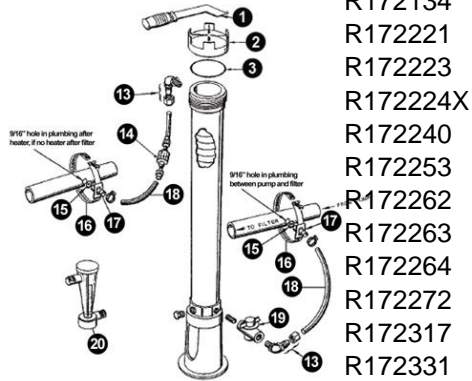

Chlorinator-parts

MODELS 300 & 300-29

Part Number

Description

List Price

MODELS 300 & 300-29

- R172008W
- R172009
- R172023
- R172032
- R172033
- R172034
- R172037
- R172060
- R172061
- R172064
- R172086

- Lid for chlorinator
- Lid Oring for Chlorinator
- 3/8" x 1/4" x 8 Feet of Poly Tubing for Chlorinator
- TUBE FITTING W/NUT
- GASKET .750 OD
- SADDLE CLAMP
- CHAMBER SPA 300 302 320 ..
- NEW STYLE CTRL VALVE
- COMBO Check Elbow
- Parts bag for offline chlorinator
- VALVE CONTROL 1/2 IN CHLORINE..

- \$24.10
- \$9.36
- \$11.92

MODEL 300-29X

- R172091
- R172134
- R172221
- R172223
- R172224X
- R172240
- R172253
- R172262
- R172263
- R172264
- R172272
- R172317
- R172331
- R172385D

- TUBE BLACK 5/8x1/2x7 3/8 #320 & #322
- Plug for Pentair Chlorinator/Brominator
- Drain Vent valve Oring
- Lid Oring
- Drain Vent Valve
- ORING SPECL #O-359 VITON ..
- TUBE BLACK 5/8"x1/2"x18" #320 & #322
- SADDLE TUBE FITTING
- Saddle Gasket
- Clamp for 300-29X Chlorinator
- 1/2" Compression 90 Elbow with nut
- DIVERTER TEE 2X2X1-1/2 ..
- Check w/restrictor
- Lid Assy for HC-3315/30/40 High Cap Chlorinators

- \$7.46
- \$8.48
- \$1.98
- \$7.72
- \$7.72
- \$24.70
- \$7.68
- \$7.72
- \$2.90
- \$14.68
- \$9.92
- \$35.94
- \$15.10
- \$41.82

MODEL 320