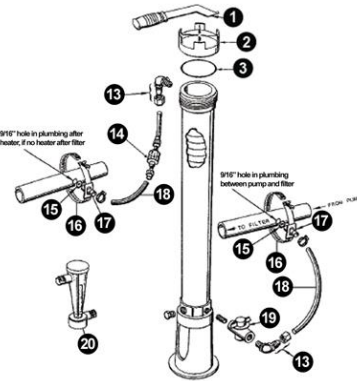

Chlorinator-parts

MODELS 300 & 300-29

Part Number

Description

List Price

MODELS 300 & 300-29

- R172008W
- R172009
- R172023
- R172032
- R172033
- R172034
- R172037
- R172060
- R172061
- R172064
- R172086

- Lid for chlorinator
- Lid Oring for Chlorinator
- 3/8" x 1/4" x 8 Feet of Poly Tubing for Chlorinator
- TUBE FITTING W/NUT
- GASKET .750 OD
- SADDLE CLAMP
- CHAMBER SPA 300 302 320 ..
- NEW STYLE CTRL VALVE
- COMBO Check Elbow
- Parts bag for offline chlorinator
- VALVE CONTROL 1/2 IN CHLORINE..

- \$24.10
- \$9.36
- \$11.92

MODEL 300-29X

- R172091
- R172134
- R172221
- R172223
- R172224X
- R172240
- R172253
- R172262
- R172263
- R172264
- R172272
- R172317
- R172331
- R172385D

- TUBE BLACK 5/8x1/2x7 3/8 #320 & #322
- Plug for Pentair Chlorinator/Brominator
- Drain Vent valve Oring
- Lid Oring
- Drain Vent Valve
- ORING SPECL #O-359 VITON ..
- TUBE BLACK 5/8"x1/2"x18" #320 & #322
- SADDLE TUBE FITTING
- Saddle Gasket
- Clamp for 300-29X Chlorinator
- 1/2" Compression 90 Elbow with nut
- DIVERTER TEE 2X2X1-1/2 ..
- Check w/restrictor
- Lid Assy for HC-3315/30/40 High Cap Chlorinators

- \$7.46
- \$8.48
- \$1.98
- \$7.72
- \$7.72
- \$24.70
- \$7.68
- \$7.72
- \$2.90
- \$14.68
- \$9.92
- \$35.94
- \$15.10
- \$41.82

MODEL 320