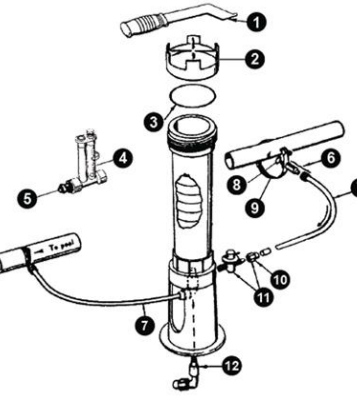

Chlorinator-parts

MODELS 300 & 300-29

Part Number

Description

List Price

MODELS 300 & 300-29

- R172008W
- R172009
- R172023
- R172032
- R172033
- R172034
- R172037
- R172060
- R172061
- R172064
- R172086

- Lid for chlorinator
- Lid Oring for Chlorinator
- 3/8" x 1/4" x 8 Feet of Poly Tubing for Chlorinator
- TUBE FITTING W/NUT
- GASKET .750 OD
- SADDLE CLAMP
- CHAMBER SPA 300 302 320 ..
- NEW STYLE CTRL VALVE
- COMBO Check Elbow
- Parts bag for offline chlorinator
- VALVE CONTROL 1/2 IN CHLORINE..

- \$24.10
- \$9.36
- \$11.92

MODEL 300-29X

- R172091
- R172134
- R172221
- R172223
- R172224X
- R172240
- R172253
- R172262
- R172263
- R172264
- R172272
- R172317
- R172331
- R172385D

- TUBE BLACK 5/8x1/2x7 3/8 #320 & #322
- Plug for Pentair Chlorinator/Brominator
- Drain Vent valve Oring
- Lid Oring
- Drain Vent Valve
- ORING SPECL #O-359 VITON ..
- TUBE BLACK 5/8"x1/2"x18" #320 & #322
- SADDLE TUBE FITTING
- Saddle Gasket
- Clamp for 300-29X Chlorinator
- 1/2" Compression 90 Elbow with nut
- DIVERTER TEE 2X2X1-1/2 ..
- Check w/restrictor
- Lid Assy for HC-3315/30/40 High Cap Chlorinators