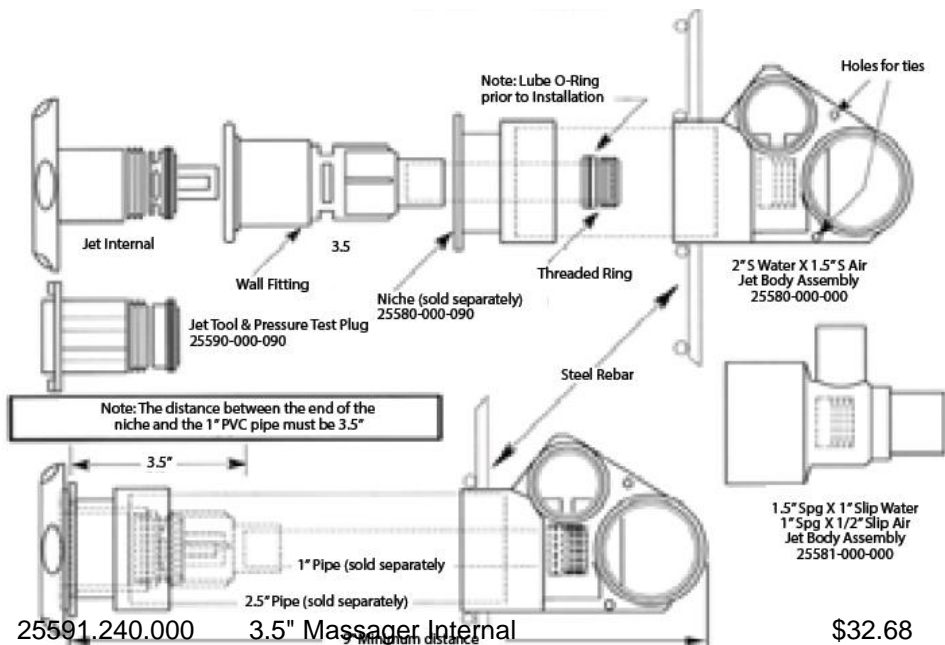

Jets- Gunite and Fiberglass

<u>Part Number</u>	<u>Description</u>	<u>List Price</u>
23308.900	Jet Manifold Power Seat Dual Water ports	\$525.78
25580-000	Gunite Body Assy. including Body, wall fitting & threaded ring. 2" Slip Water x 1-1/2" Slip Air	\$22.72
25582-000	Gunite power jet 10, 13, 17 & 22 gpm orifices	\$13.36
25580-000-090	SpaMaster Gunite Jet Niche (4in)..	\$6.40
25594.150.000	FG Spa Jet Body 1" S x 1.5" S	\$18.80

25591.240.000	3.5" Massager Internal	\$32.68
25591.241.000	3.5" Massager Internal GREY	\$32.68
25591.211.000	3.5" Gunite Jet Eyeball - grey directional, adjustable	\$17.02
25591.210.000	3.5" Gunite Jet Eyeball - white directional, adjustable	\$17.02
25590.000.000	3.5" Jet Wrench	\$6.65
25593.240.000	Jet Internal 4in Massage Gunite Jet(AW Adj; Scp;Non-TEX) white	\$41.58
25593.220.000	Jet Internal 4in Roto Gunite Jet(AW Adj; Scp;Non-TEX) white	\$33.60
25593.250.000	Jet Internal 4in Twin Spin Gunite Jet(AW Adj; Scp;Non-TEX) white	\$41.58
25593-211-000	4" Directional Gunite Jet(AW Adj; Scp;Non-TEX) gy..	\$17.02
25593.210.000	Jet Internal 4in Directional Gunite Jet(AW Adj; Scp;Non-TEX) white	\$17.02