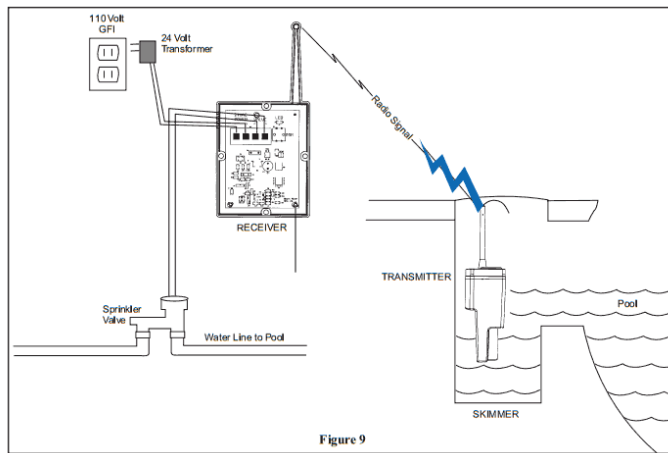

Water Levelling

Water Levelling

<u>Part Number</u>	<u>Description</u>	<u>List Price</u>
M90SENTINL	AUTOMATIC WATER LEVEL CONTROL	\$144.25

WLCAF	Wireless pool level control and autofill unit	\$592.50
-------	---	----------

LS	LevelSmart Autofill System Up to 500 foot range - wireless	\$965.25
----	---	----------