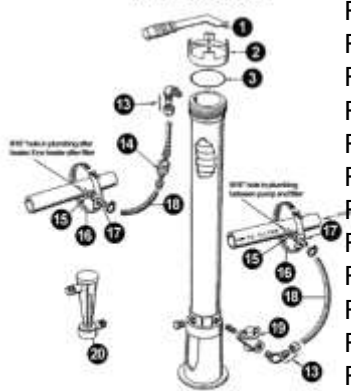

MODEL 320

MODEL 300-29X