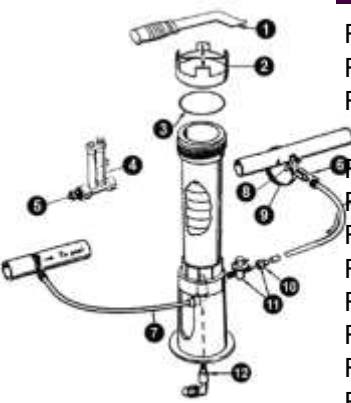

# Chlorinator-parts

MODELS 300 & 300-29

MODELS 300 & 300-29

**Part Number**

**Description**

**List Price**

R172008W	Lid for chlorinator	\$24.10
R172009	Lid Oring for Chlorinator	\$9.36
R172023	3/8" x 1/4" x 8 Feet of Poly Tubing for Chlorinator	\$11.92
R172032	TUBE FITTING W/NUT	\$7.94
R172033	GASKET .750 OD	\$2.98
R172034	SADDLE CLAMP	\$7.94
R172037	CHAMBER SPA 300 302 320 ..	\$22.12
R172060	NEW STYLE CTRL VALVE	\$32.98
R172061	COMBO Check Elbow	\$8.12
R172064	Parts bag for offline chlorinator	\$69.40
R172086	VALVE CONTROL 1/2 IN CHLORINE..	\$69.58
R172091	TUBE BLACK 5/8x1/2x7 3/8 #320 & #322	\$7.46
R172134	Plug for Pentair Chlorinator/Brominator	\$8.48
R172221	Drain Vent valve Oring	\$1.98
R172223	Lid Oring	\$7.72
R172224X	Drain Vent Valve	\$7.72
R172240	ORING SPECL #O-359 VITON ..	\$24.70
R172253	TUBE BLACK 5/8"x1/2"x18" #320 & #322	\$7.68
R172262	SADDLE TUBE FITTING	\$7.72
R172263	Saddle Gasket	\$2.90
R172264	Clamp for 300-29X Chlorinator	\$14.68
R172272	1/2" Compression 90 Elbow with nut	\$9.92
R172317	DIVERTER TEE 2X2X1-1/2 ..	\$35.94
R172331	Check w/restrictor	\$15.10
R172385D	Lid Assy for HC-3315/30/40 High Cap Chlorinators	\$41.82