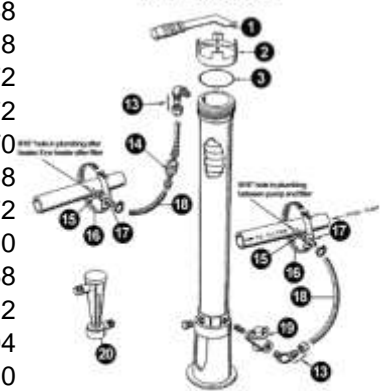

MODEL 320

MODEL 300-29X