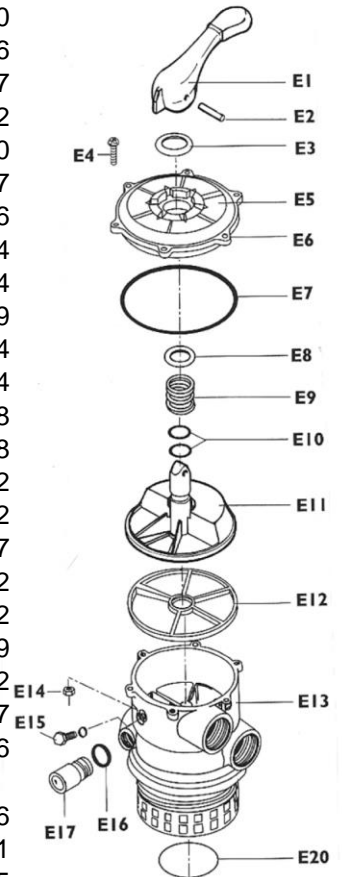

Top Mount
Multiport Valve