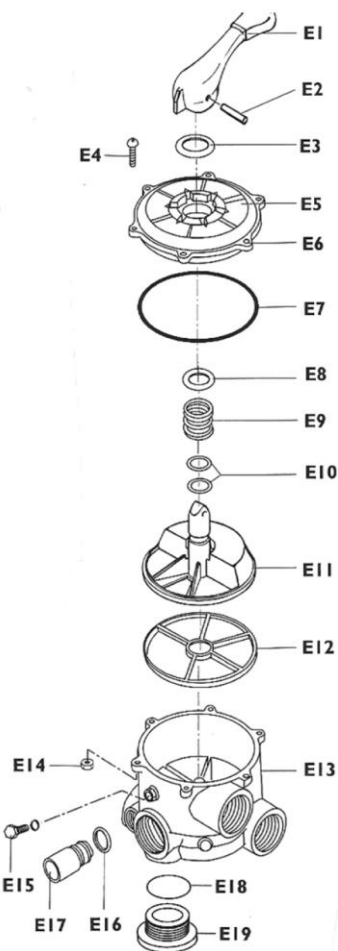

Side Mount
Multiport Valve