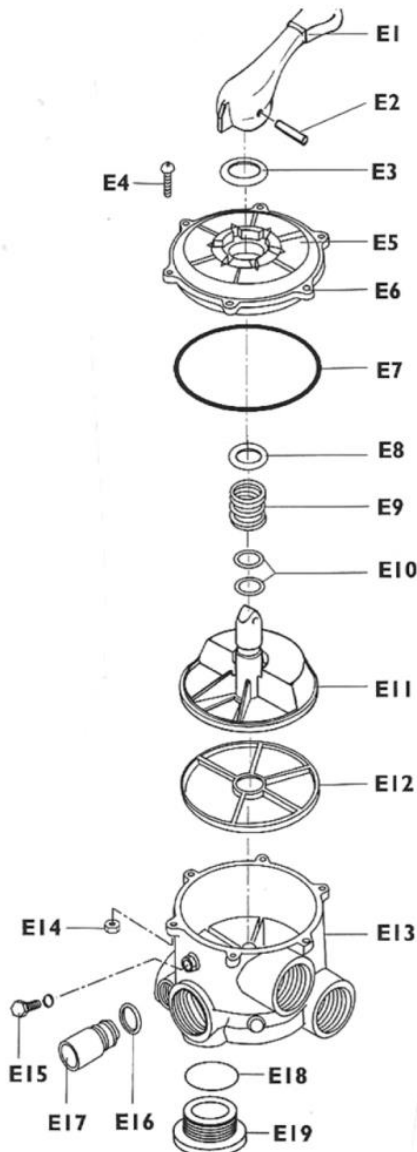

Multiport Valve-Top & Sidemount Parts

<u>Part Number</u>	<u>Description</u>	<u>List Price</u>
E-55-T12P8	BODY Assy. FOR TM-12-P8 - BLACK	$66.98
E-55-T12S	BODY Assy. FOR TM-12-S - BLACK	$66.98
E-55-T12S8	BODY Assy. FOR TM-12-S8 - BLACK	$66.98
E-55-T22E	BODY Assy. TM-22-E - BLACK	$95.68
E-55-T22JAC	BODY Assy. TM-22-JAC - BLACK	$95.68
E-55-T22L	BODY Assy. TM-22-L - BLACK	$95.68
E-55-T22PA	BADY Assy. TM-22-PA - BLACK	$95.68
E-55-T22PB	BODY Assy. TM-22-PB - BLACK	$95.68

Side Mount
Multiport Valve