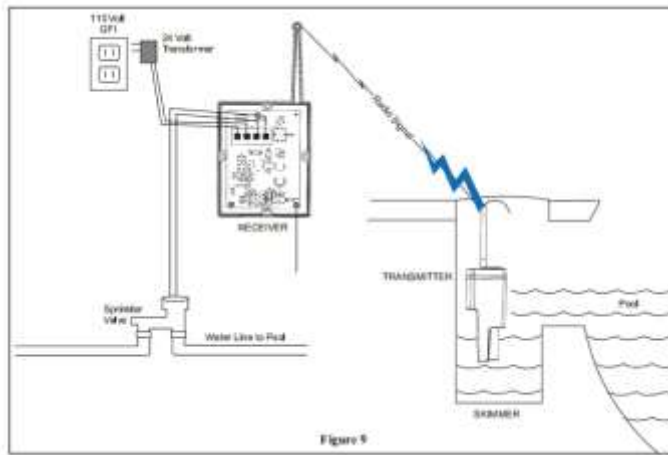

Water Levelling

Water Levelling

<u>Part Number</u>	<u>Description</u>	<u>List Price</u>
M90SENTINL	AUTOMATIC WATER LEVEL CONTROL	\$144.25

WLCAF	Wireless pool level control and autofill unit	\$592.50
-------	-----------------------------------------------	----------

LS	LevelSmart Autofill System Up to 500 foot range - wireless	\$965.25
----	---------------------------------------------------------------	----------